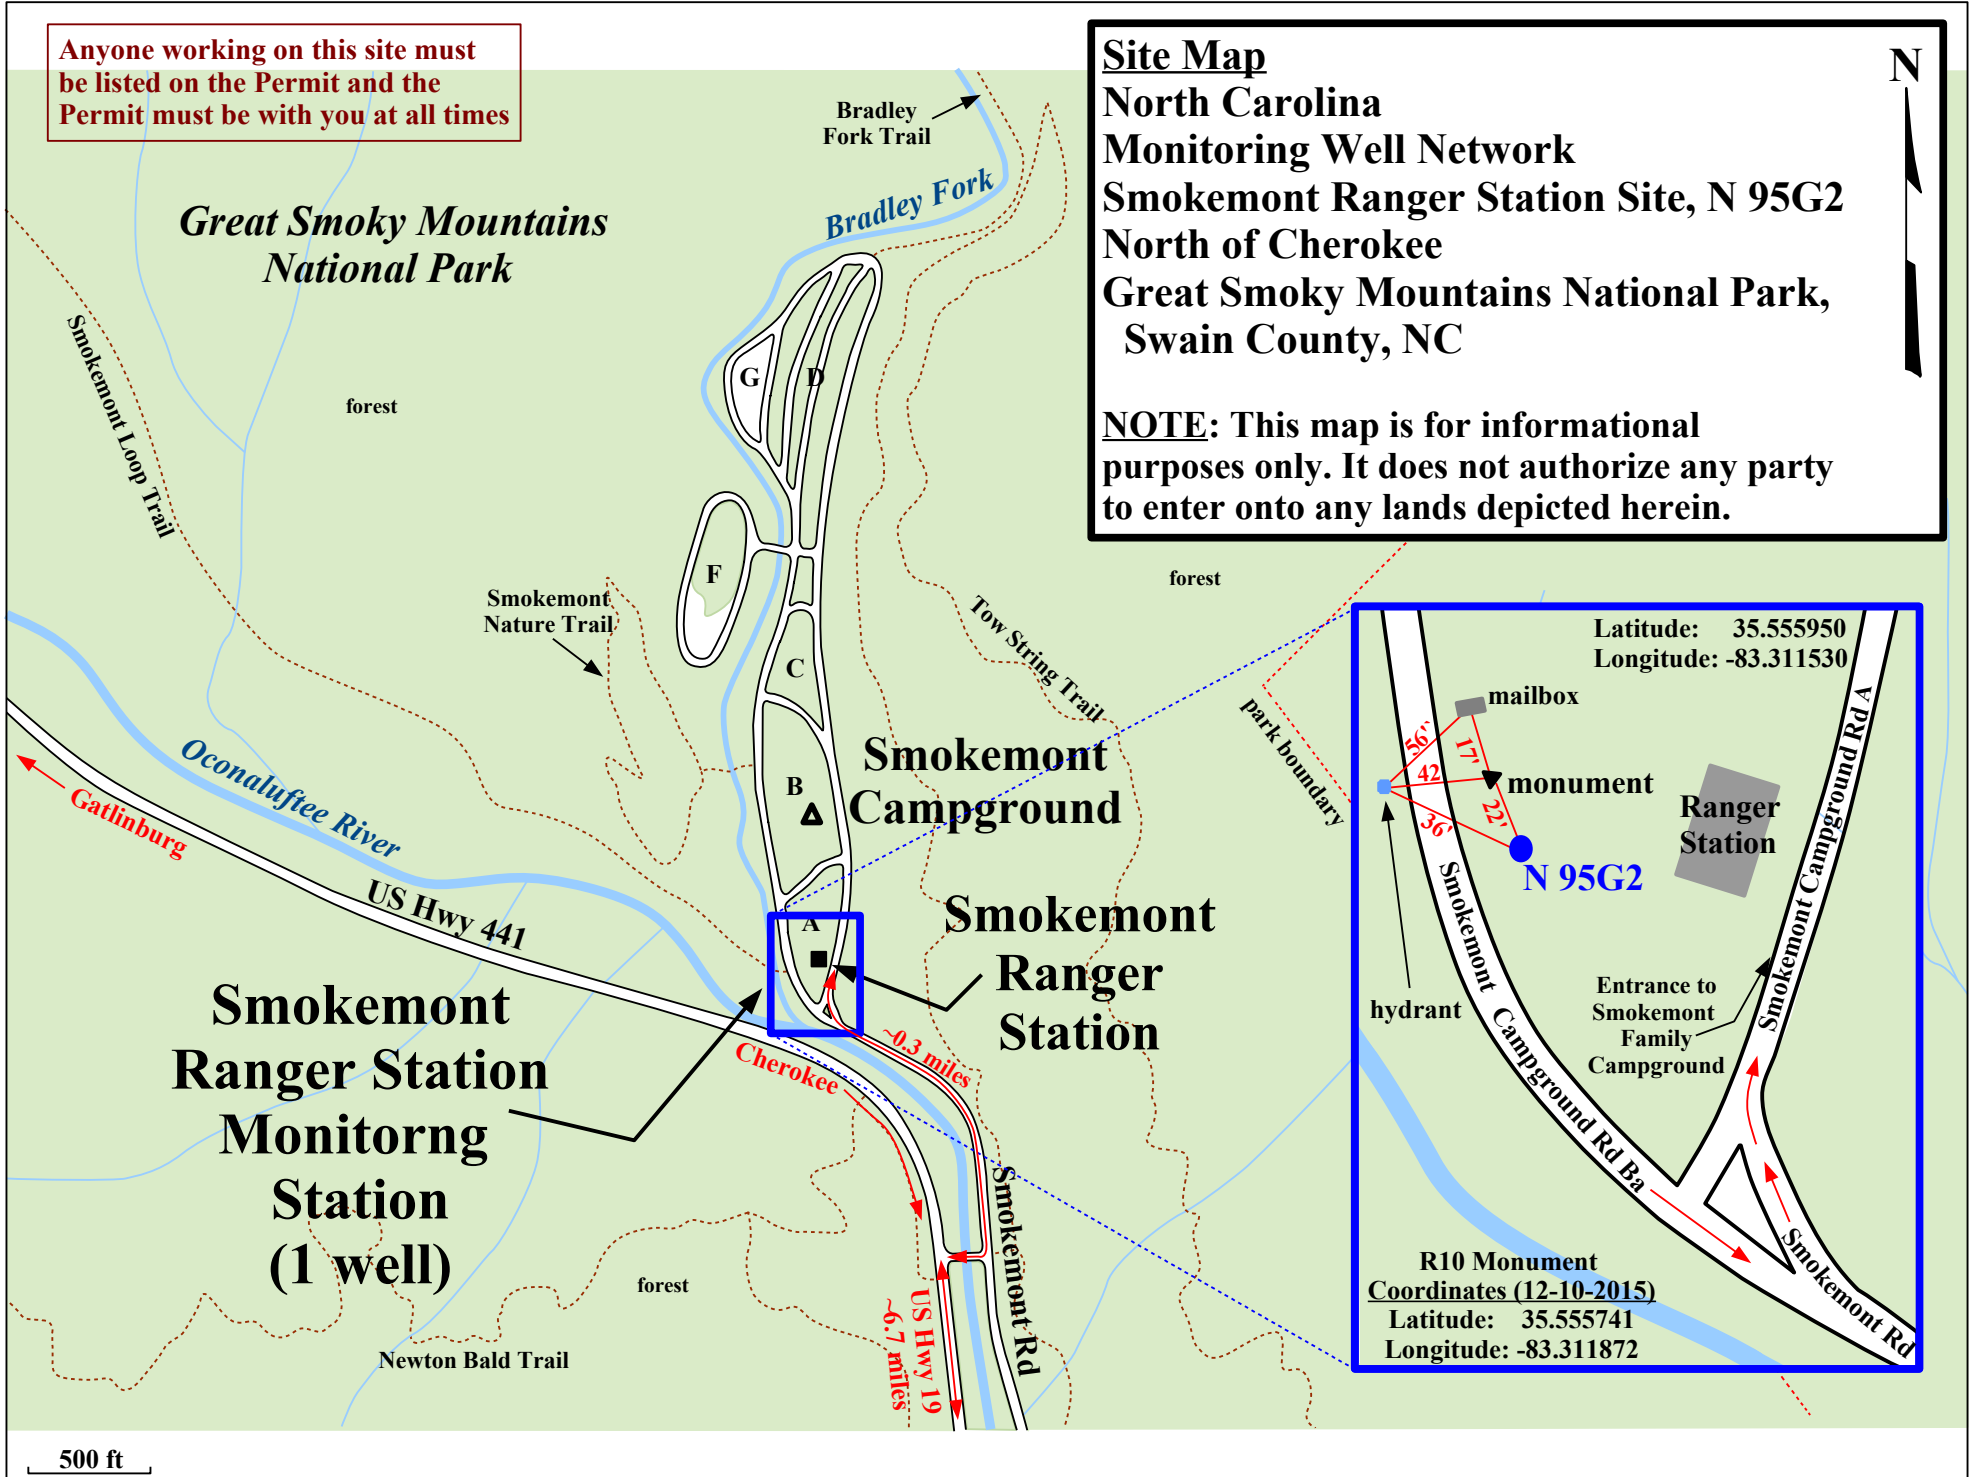

Anyone working on this site must be listed on the Permit and the Permit must be with you at all times

Site Map
North Carolina
Monitoring Well Network
Smokemont Ranger Station Site, N 95G2
North of Cherokee
Great Smoky Mountains National Park,
Swain County, NC

NOTE: This map is for informational purposes only. It does not authorize any party to enter onto any lands depicted herein.

500 ft